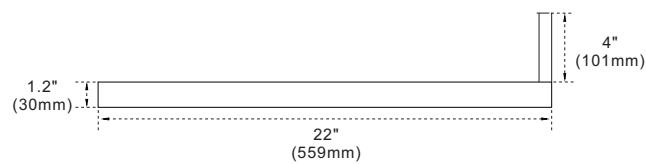

BELLATERRA HOME

Model: 430001-49 Countertop

Features

1. Single 18" oval undermount sink cutout;
2. 8" wide spread faucet holes;
3. 4" height backsplash included;
4. Thickness laminated to 1.2";

Colors / Finishes

- WM - Natural White Carrara marble;
- BG - Natural Black Galaxy Granite;
- GY - Natural Grey Granite;
- WE - White Engineer Stone;

Top view

Side view

NOTE: SINK STYLE, SHAPE, FAUCET HOLES, CUTOUT ON TOP, VANITY MAY VARY FROM THE PICTURE ABOVE. INSTRUCTIONAL PURPOSE ONLY.