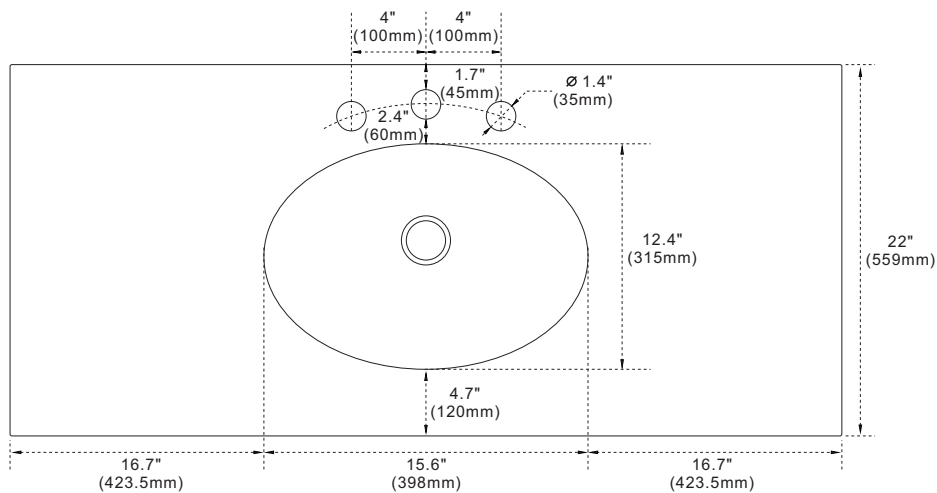

BELLATERRA HOME

Model: 430001-49 Countertop

Features

1. Single 18" oval undermount sink cutout;
2. 8" wide spread faucet holes;
3. 4" height backsplash included;
4. Thickness laminated to 1.2";

Colors / Finishes

- WM - Natural White Carrara marble;
- BG - Natural Black Galaxy Granite;
- GY - Natural Grey Granite;
- WE - White Engineer Stone;

Top view

Side view

NOTE: SINK STYLE, SHAPE, FAUCET HOLES, CUTOUT ON TOP, VANITY MAY VARY FROM THE PICTURE ABOVE. INSTRUCTIONAL PURPOSE ONLY.