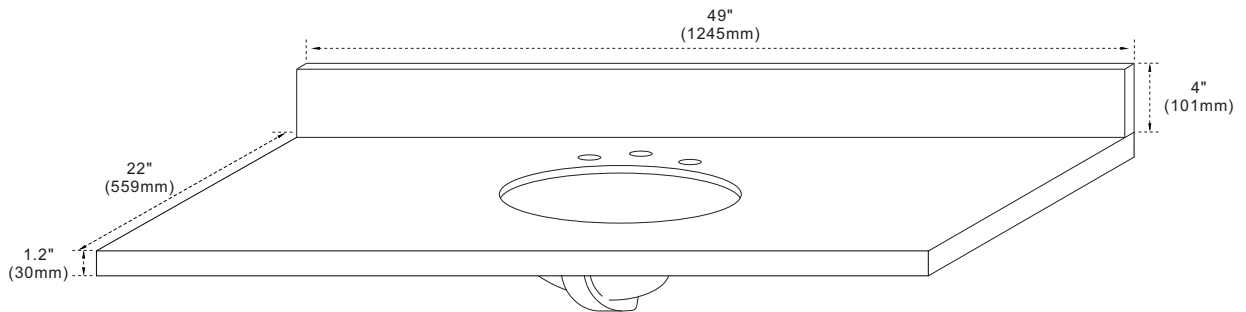

BELLATERRA HOME

Model: 430001-49 Countertop

Features

1. Single 18" oval undermount sink cutout;
2. 8" wide spread faucet holes;
3. 4" height backsplash included;
4. Thickness laminated to 1.2";

Colors / Finishes

- WM - Natural White Carrara marble;
- BG - Natural Black Galaxy Granite;
- GY - Natural Grey Granite;
- WE - White Engineer Stone;

Top view

Side view

NOTE: SINK STYLE, SHAPE, FAUCET HOLES, CUTOUT ON TOP, VANITY MAY VARY FROM THE PICTURE ABOVE. INSTRUCTIONAL PURPOSE ONLY.